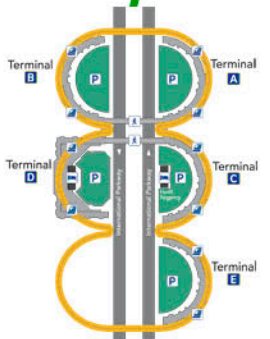

## Easiest and fastest route from DFW

- 1) Exit north from airport
- 2) This turns into 121 - stay on this highway
- 3) exit either Dallas North Tollway or Preston to Dallas Dental Solutions or your hotel choice

## Lodging

- 1) Marriot at Legacy Town Center  
(972) 473-6444
- 2) Residence Inn  
(972) 473-6761
- 3) Courtyard by Marriott  
(972) 403-0802
- 4) The Westin Stonebriar Resort  
(972) 668-8000

**Highway 121 (BEST ROUTE !!)**

**190 Tollroad (George Bush tollway)**

**635 (LBJ freeway)**

**DFW Airport**

**Love Field**  
 (Southwest Airlines only)

Mockingbird Ln

**Downtown Dallas**